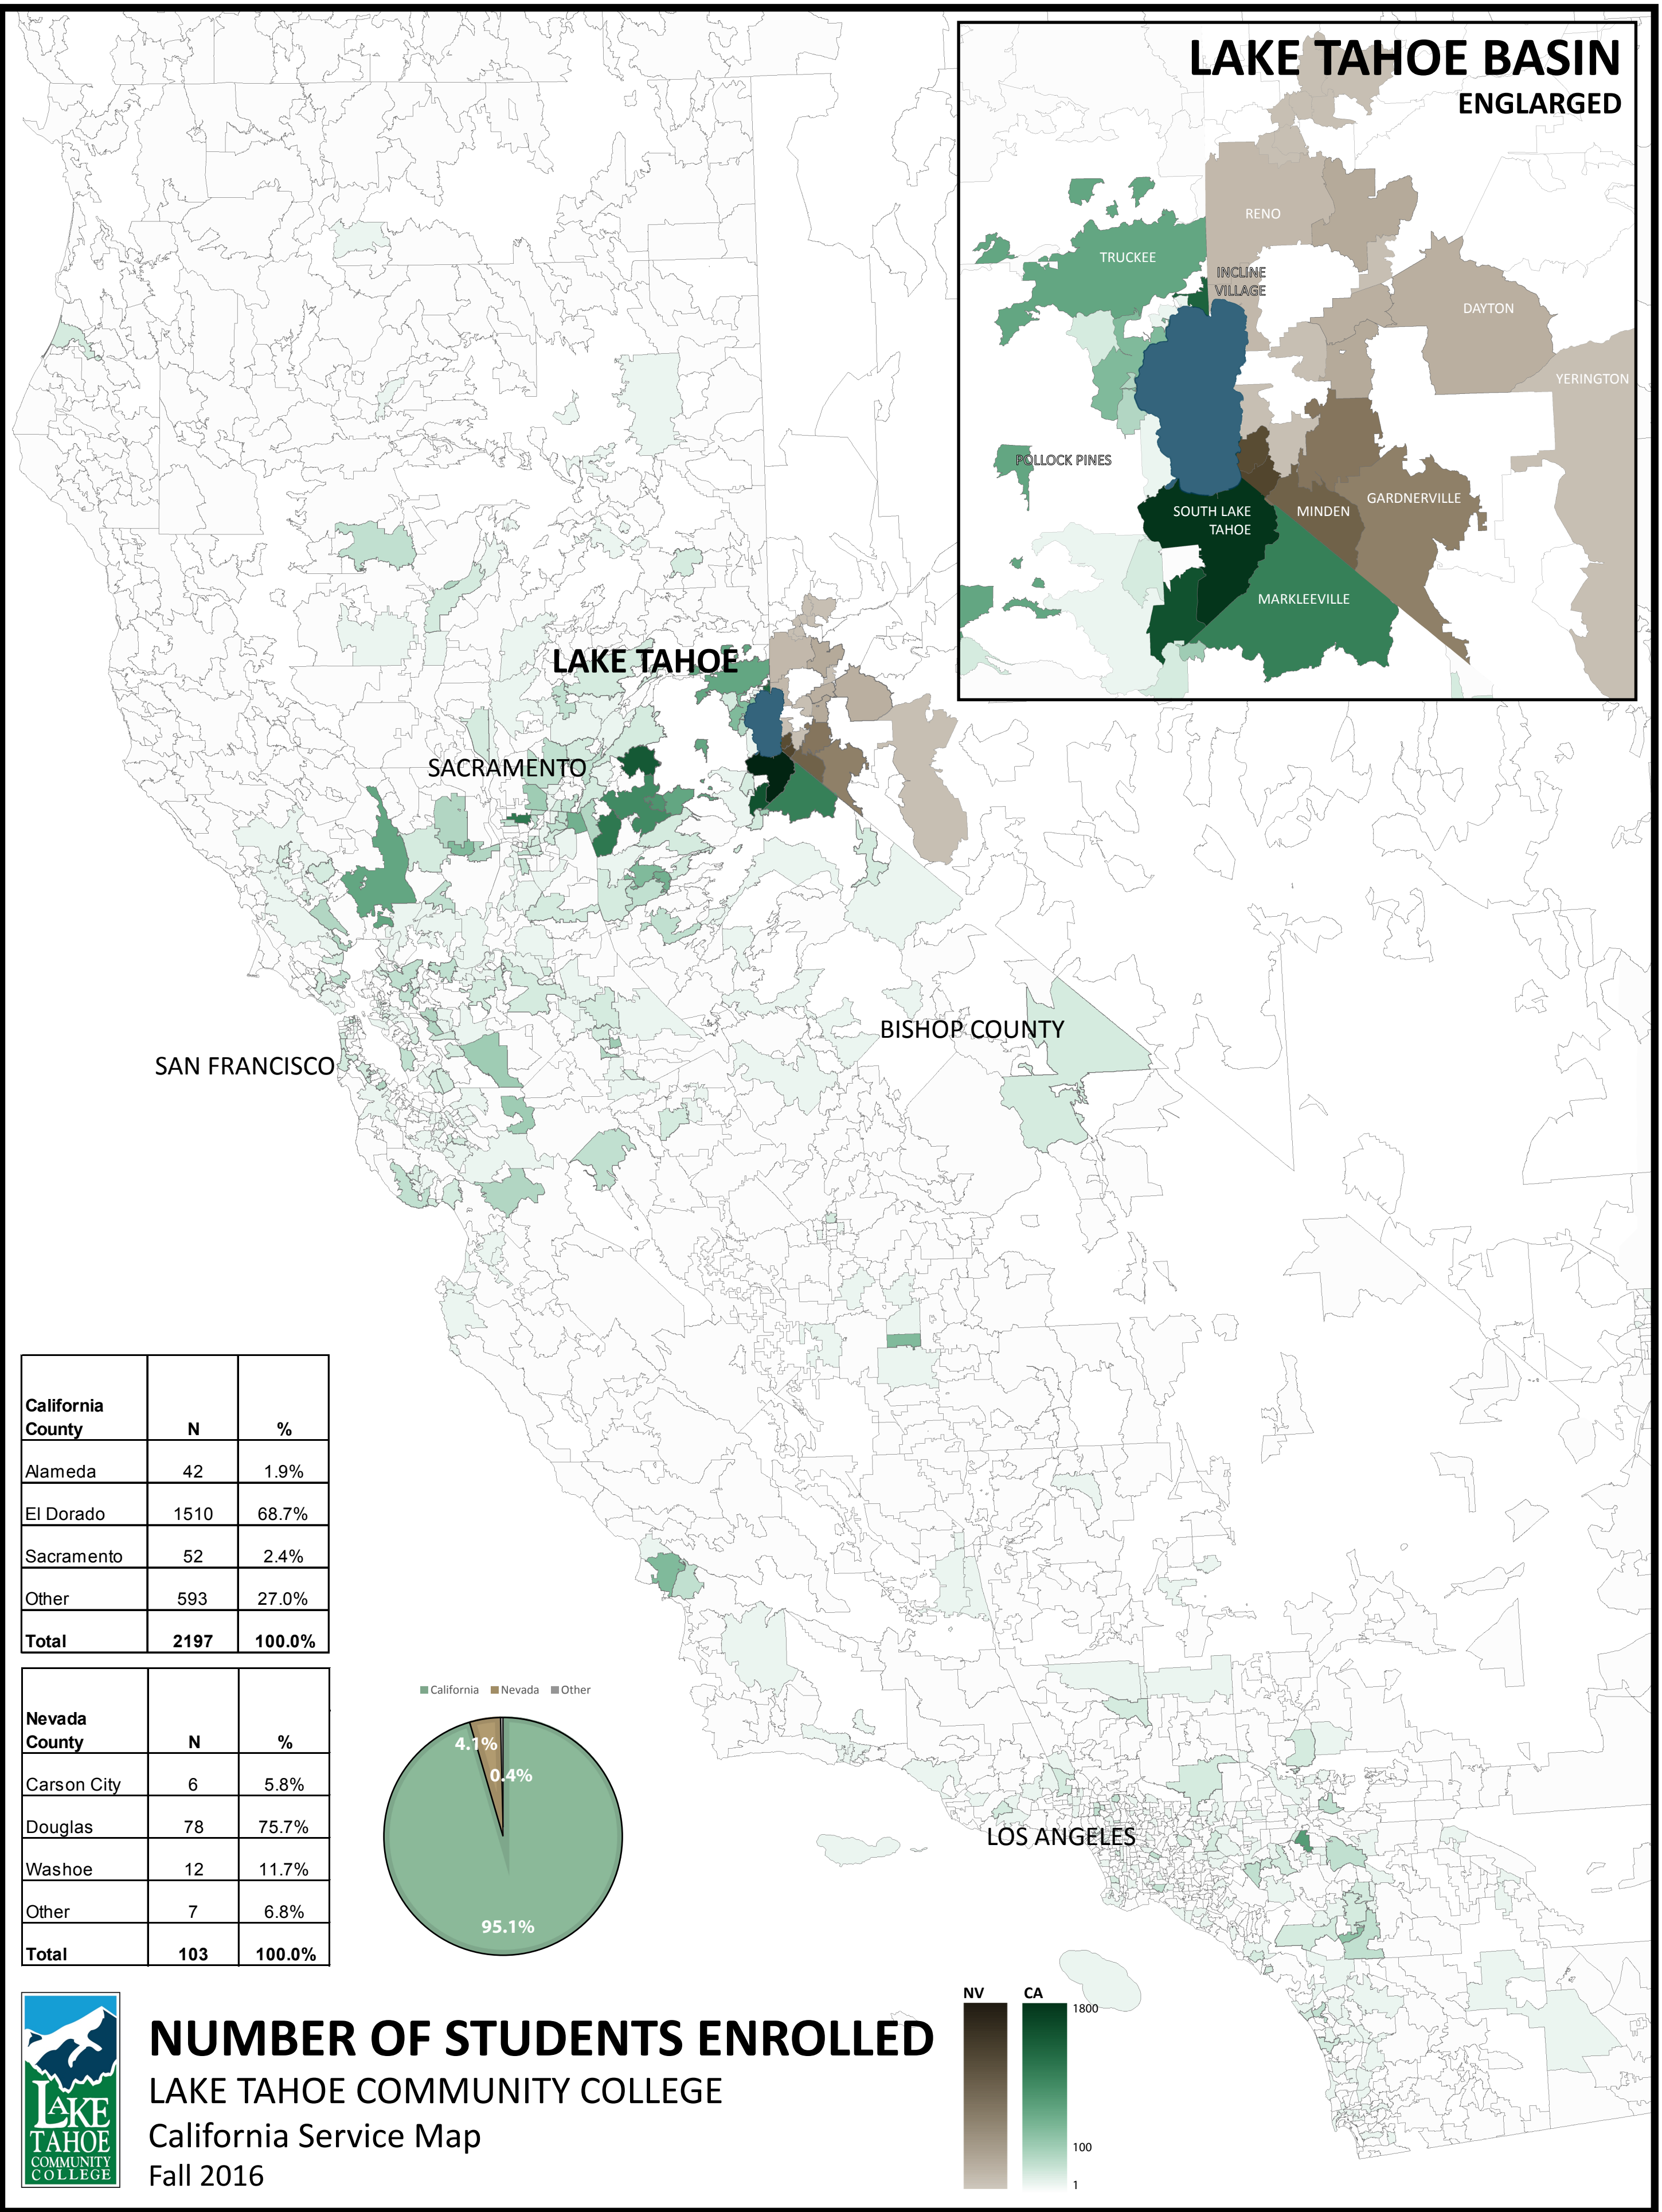

LAKE TAHOE BASIN ENLARGED

California County	N	%
Alameda	42	1.9%
El Dorado	1510	68.7%
Sacramento	52	2.4%
Other	593	27.0%
Total	2197	100.0%

Nevada County	N	%
Carson City	6	5.8%
Douglas	78	75.7%
Washoe	12	11.7%
Other	7	6.8%
Total	103	100.0%

NUMBER OF STUDENTS ENROLLED LAKE TAHOE COMMUNITY COLLEGE California Service Map Fall 2016