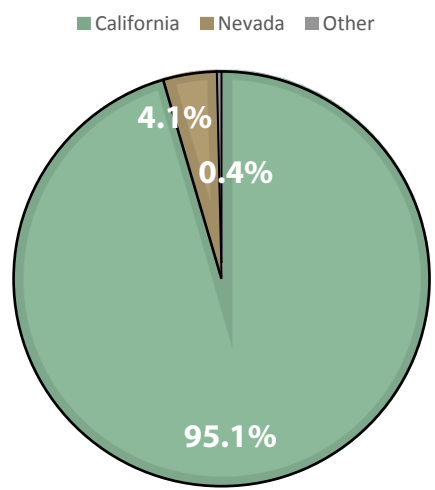

LAKE TAHOE BASIN ENLARGED

California County	N	%
Alameda	42	1.9%
El Dorado	1510	68.7%
Sacramento	52	2.4%
Other	593	27.0%
Total	2197	100.0%

Nevada County	N	%
Carson City	6	5.8%
Douglas	78	75.7%
Washoe	12	11.7%
Other	7	6.8%
Total	103	100.0%