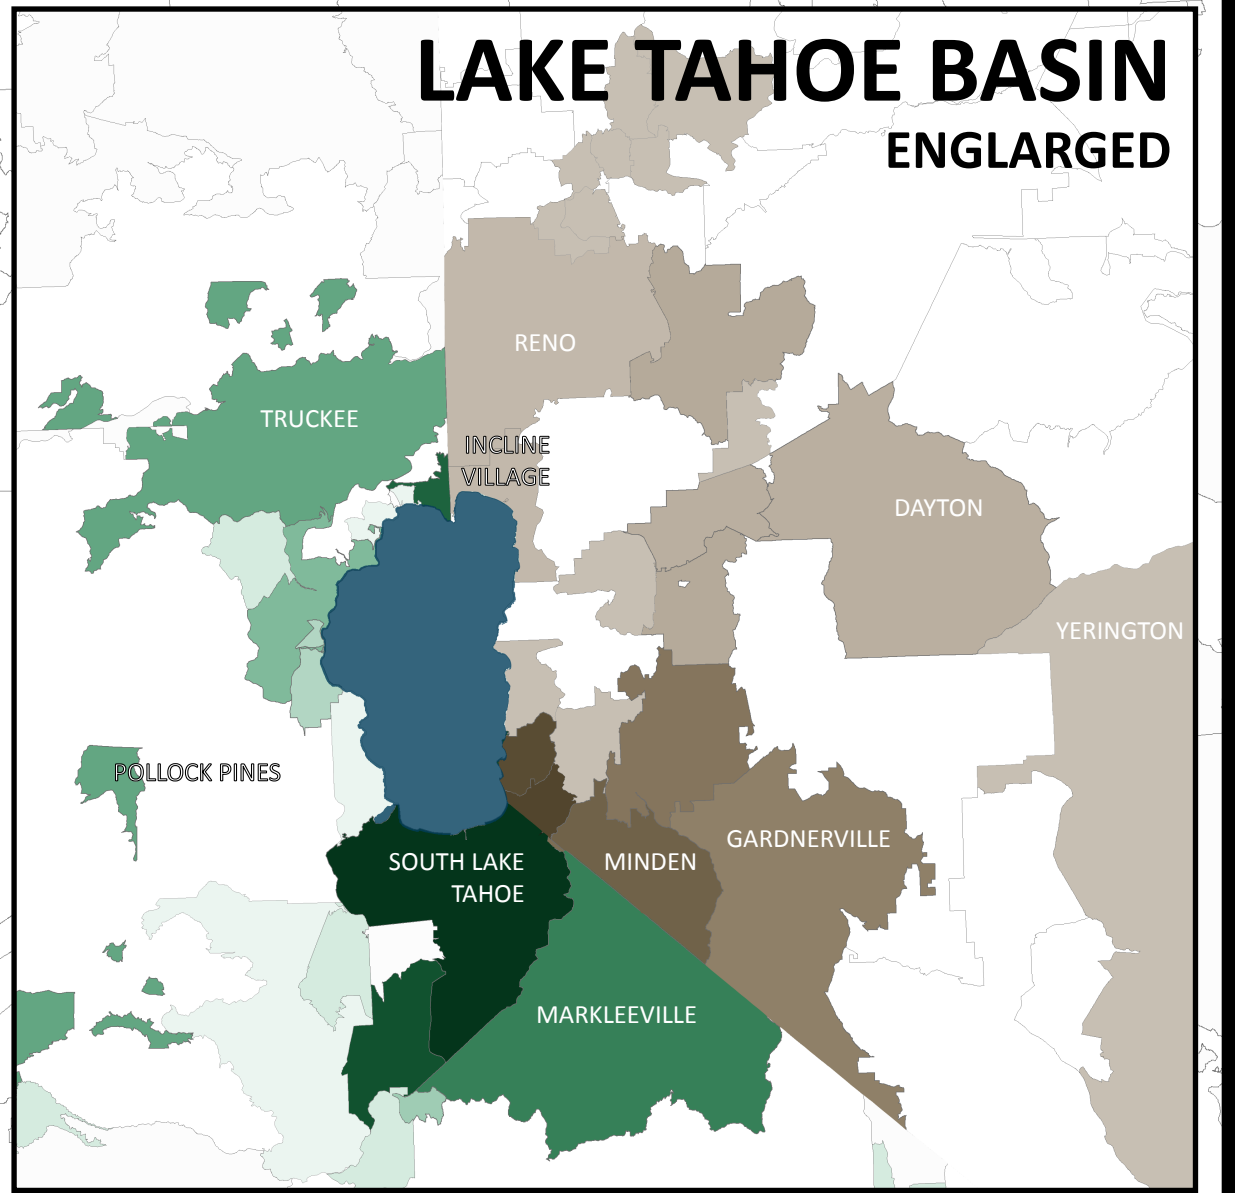

LAKE TAHOE BASIN ENLARGED

California County	N	%
Alameda	42	1.9%
El Dorado	1510	68.7%
Sacramento	52	2.4%
Other	593	27.0%
Total	2197	100.0%

Nevada County	N	%
Carson City	6	5.8%
Douglas	78	75.7%
Washoe	12	11.7%
Other	7	6.8%
Total	103	100.0%

NUMBER OF STUDENTS ENROLLED LAKE TAHOE COMMUNITY COLLEGE California Service Map Fall 2016