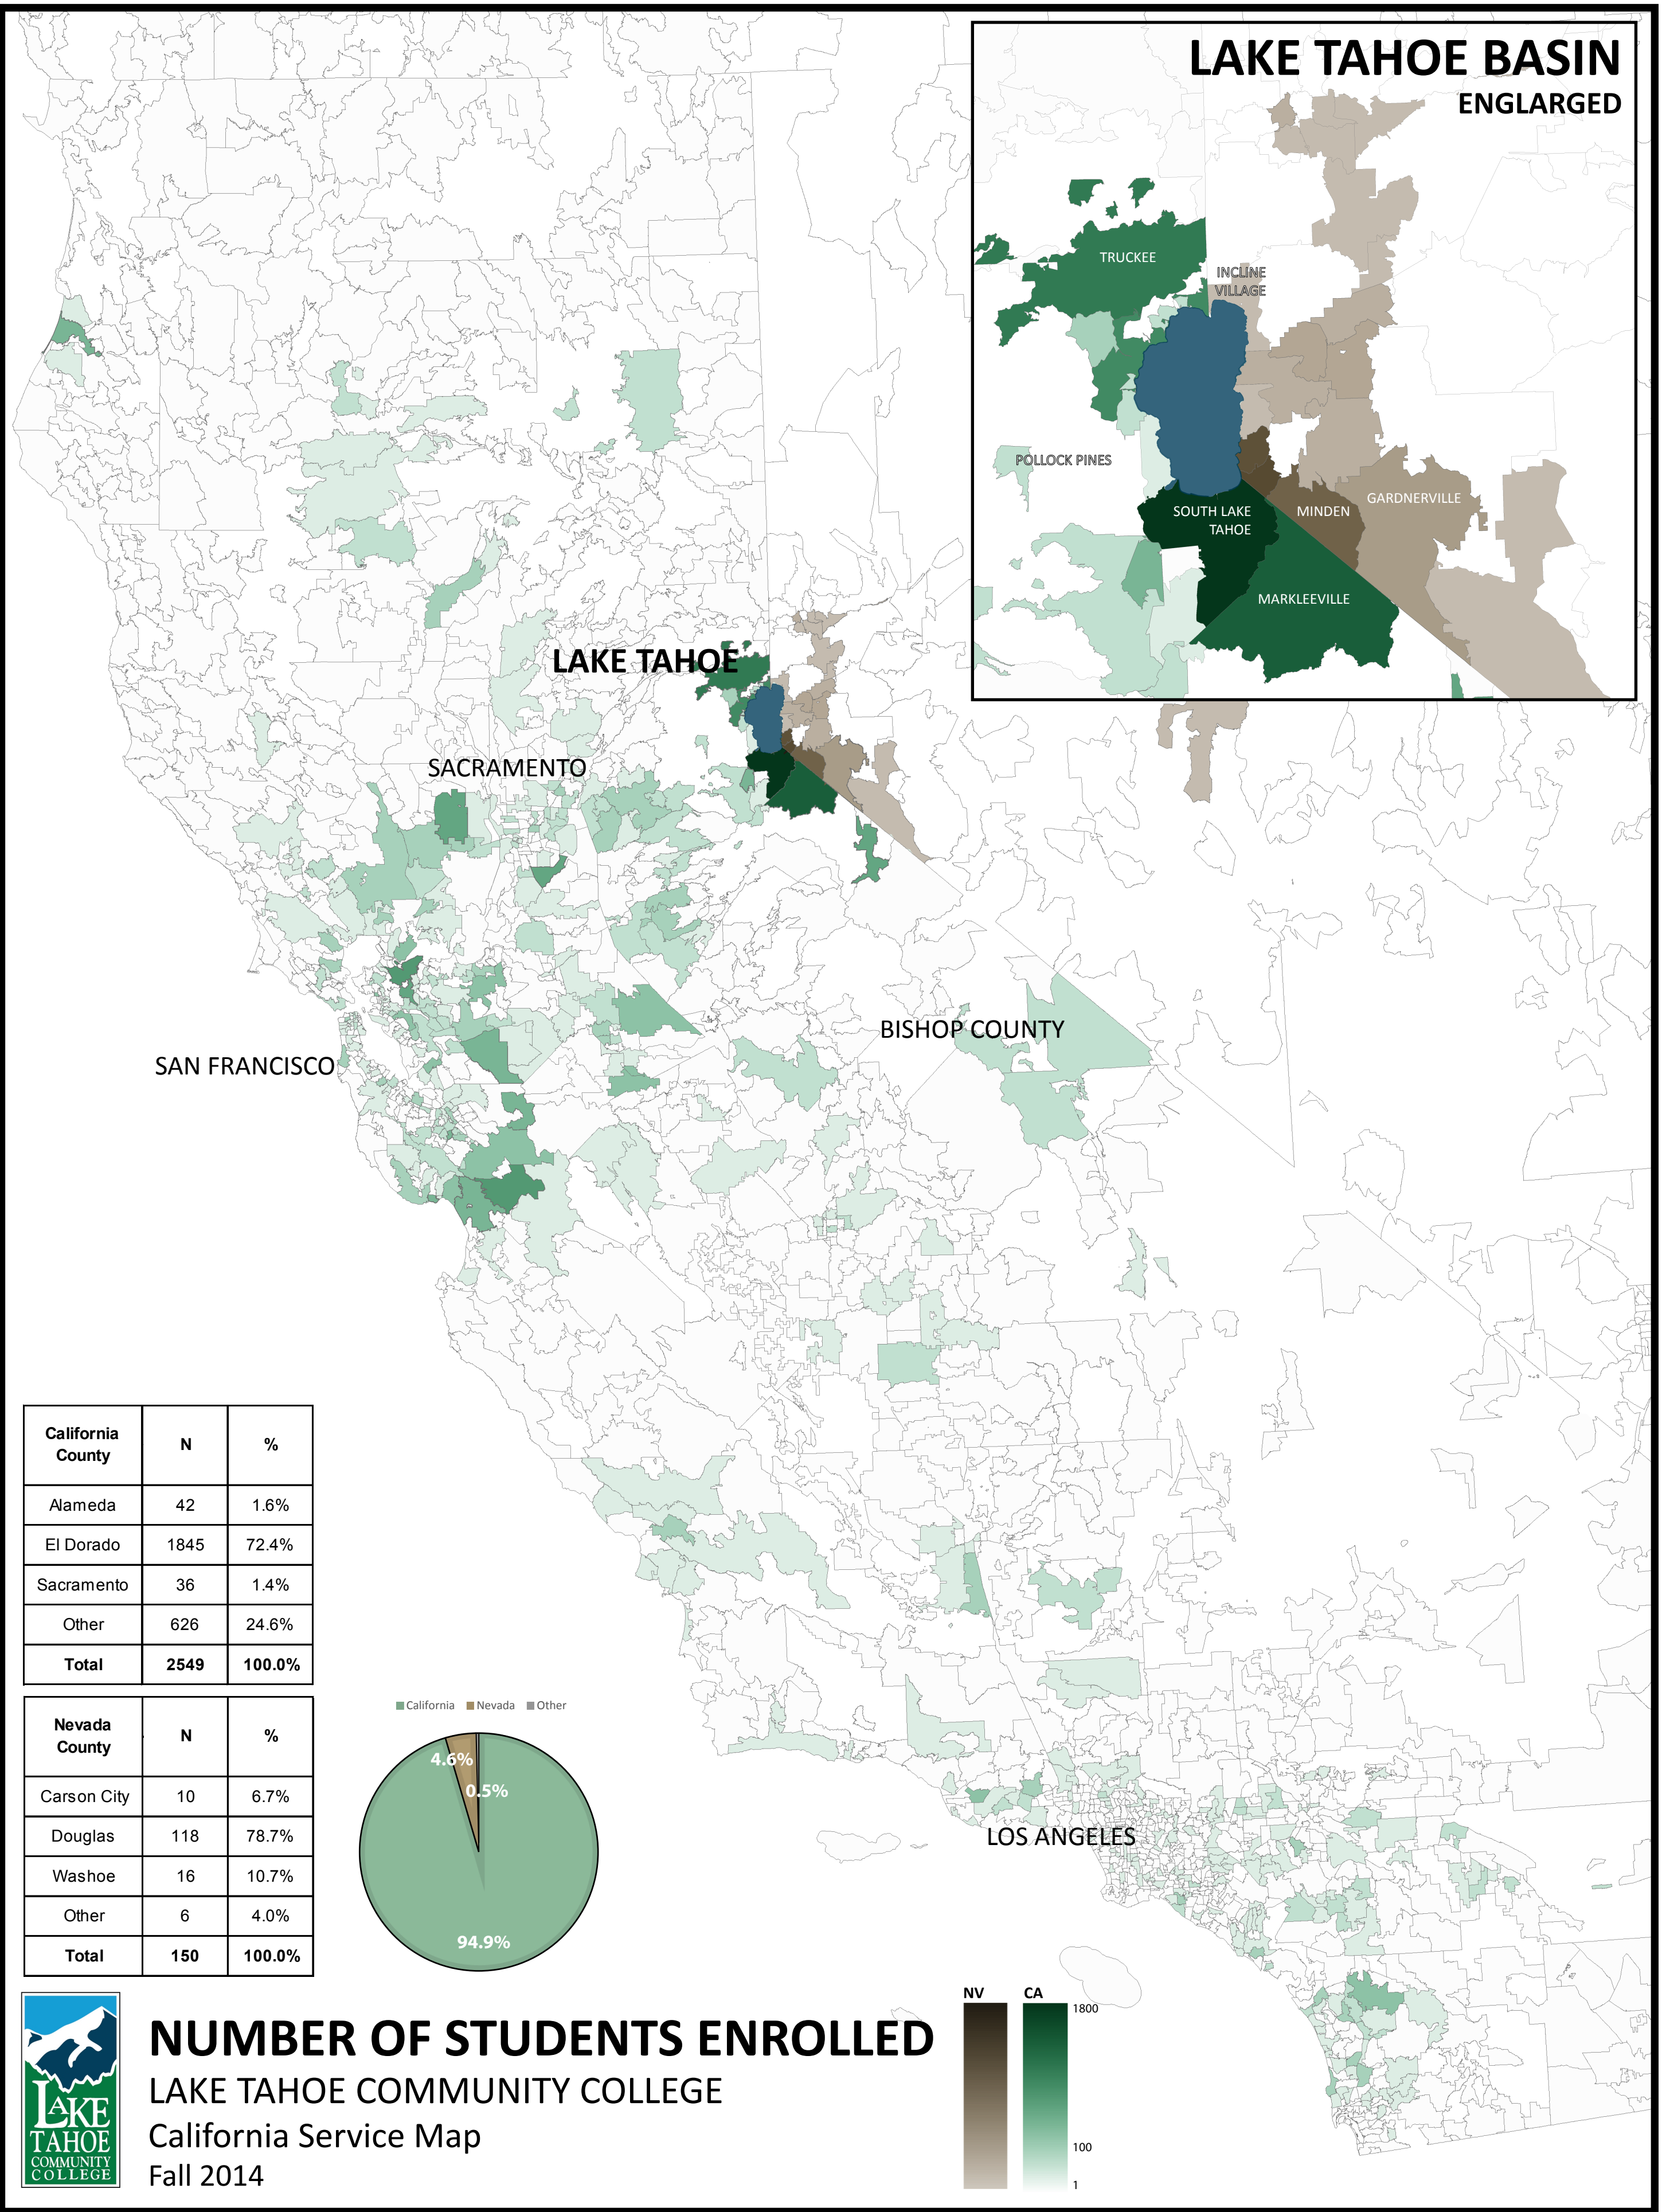

LAKE TAHOE BASIN ENLARGED

California County	N	%
Alameda	42	1.6%
El Dorado	1845	72.4%
Sacramento	36	1.4%
Other	626	24.6%
Total	2549	100.0%

Nevada County	N	%
Carson City	10	6.7%
Douglas	118	78.7%
Washoe	16	10.7%
Other	6	4.0%
Total	150	100.0%

NUMBER OF STUDENTS ENROLLED LAKE TAHOE COMMUNITY COLLEGE California Service Map Fall 2014