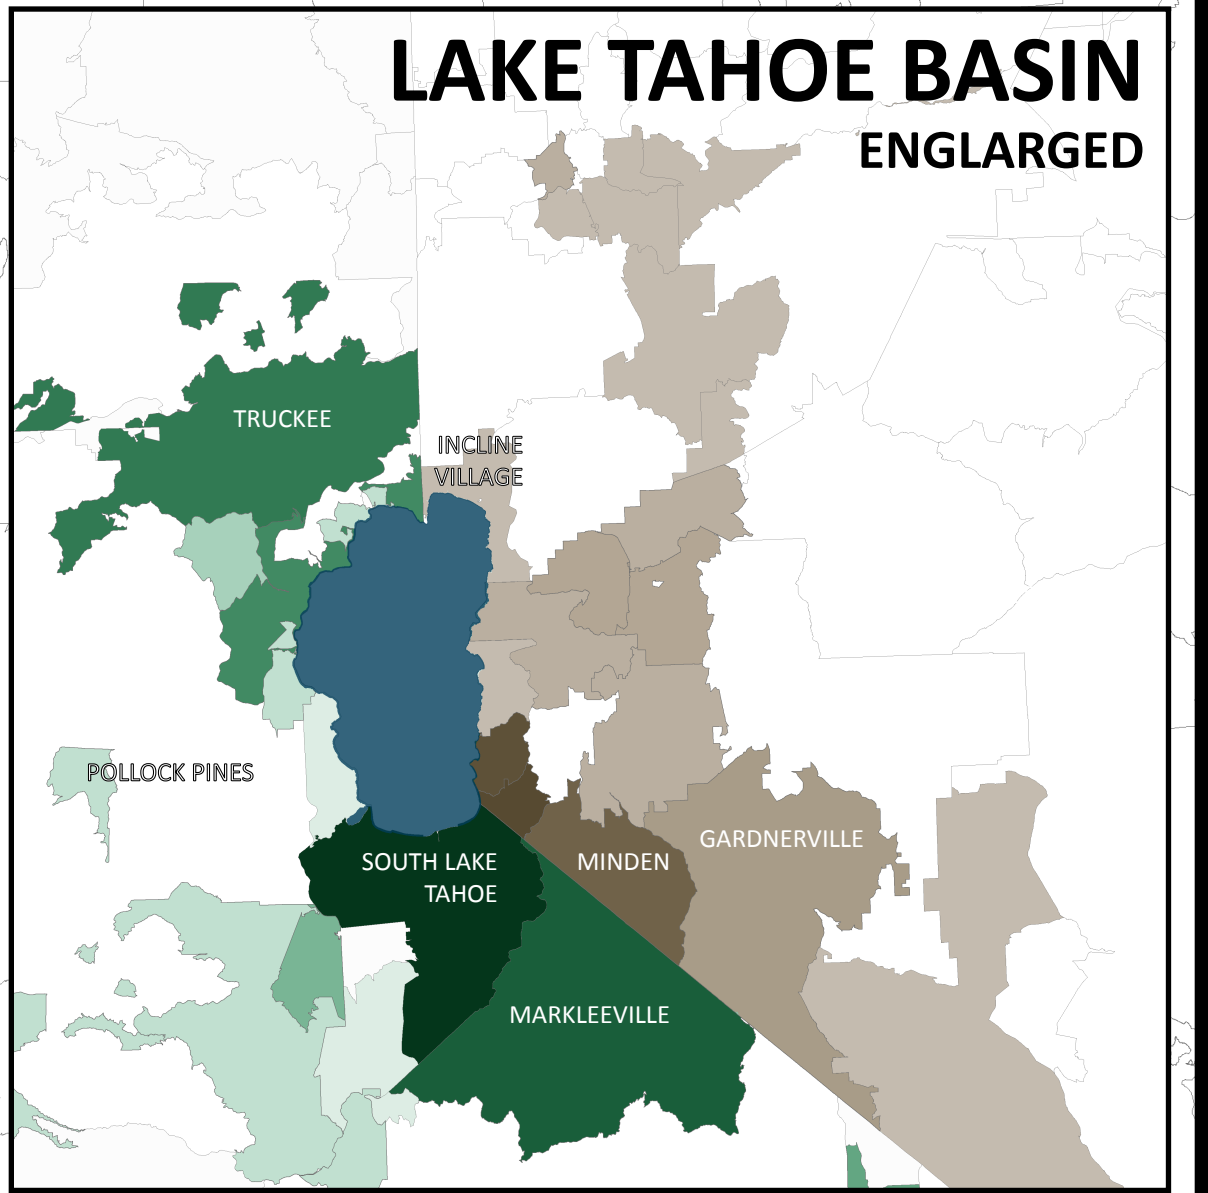

LAKE TAHOE BASIN ENLARGED

California County	N	%
Alameda	42	1.6%
El Dorado	1845	72.4%
Sacramento	36	1.4%
Other	626	24.6%
Total	2549	100.0%

Nevada County	N	%
Carson City	10	6.7%
Douglas	118	78.7%
Washoe	16	10.7%
Other	6	4.0%
Total	150	100.0%

NUMBER OF STUDENTS ENROLLED LAKE TAHOE COMMUNITY COLLEGE California Service Map Fall 2014