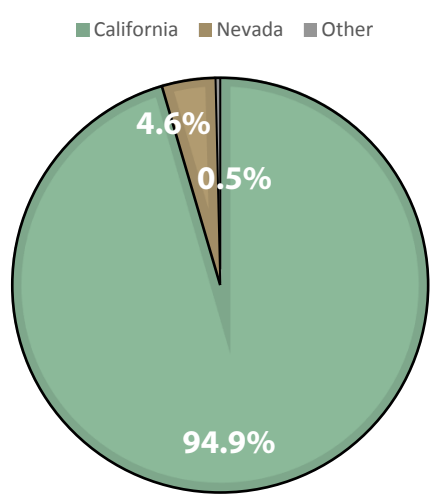

LAKE TAHOE BASIN ENLARGED

California County	N	%
Alameda	42	1.6%
El Dorado	1845	72.4%
Sacramento	36	1.4%
Other	626	24.6%
Total	2549	100.0%

Nevada County	N	%
Carson City	10	6.7%
Douglas	118	78.7%
Washoe	16	10.7%
Other	6	4.0%
Total	150	100.0%