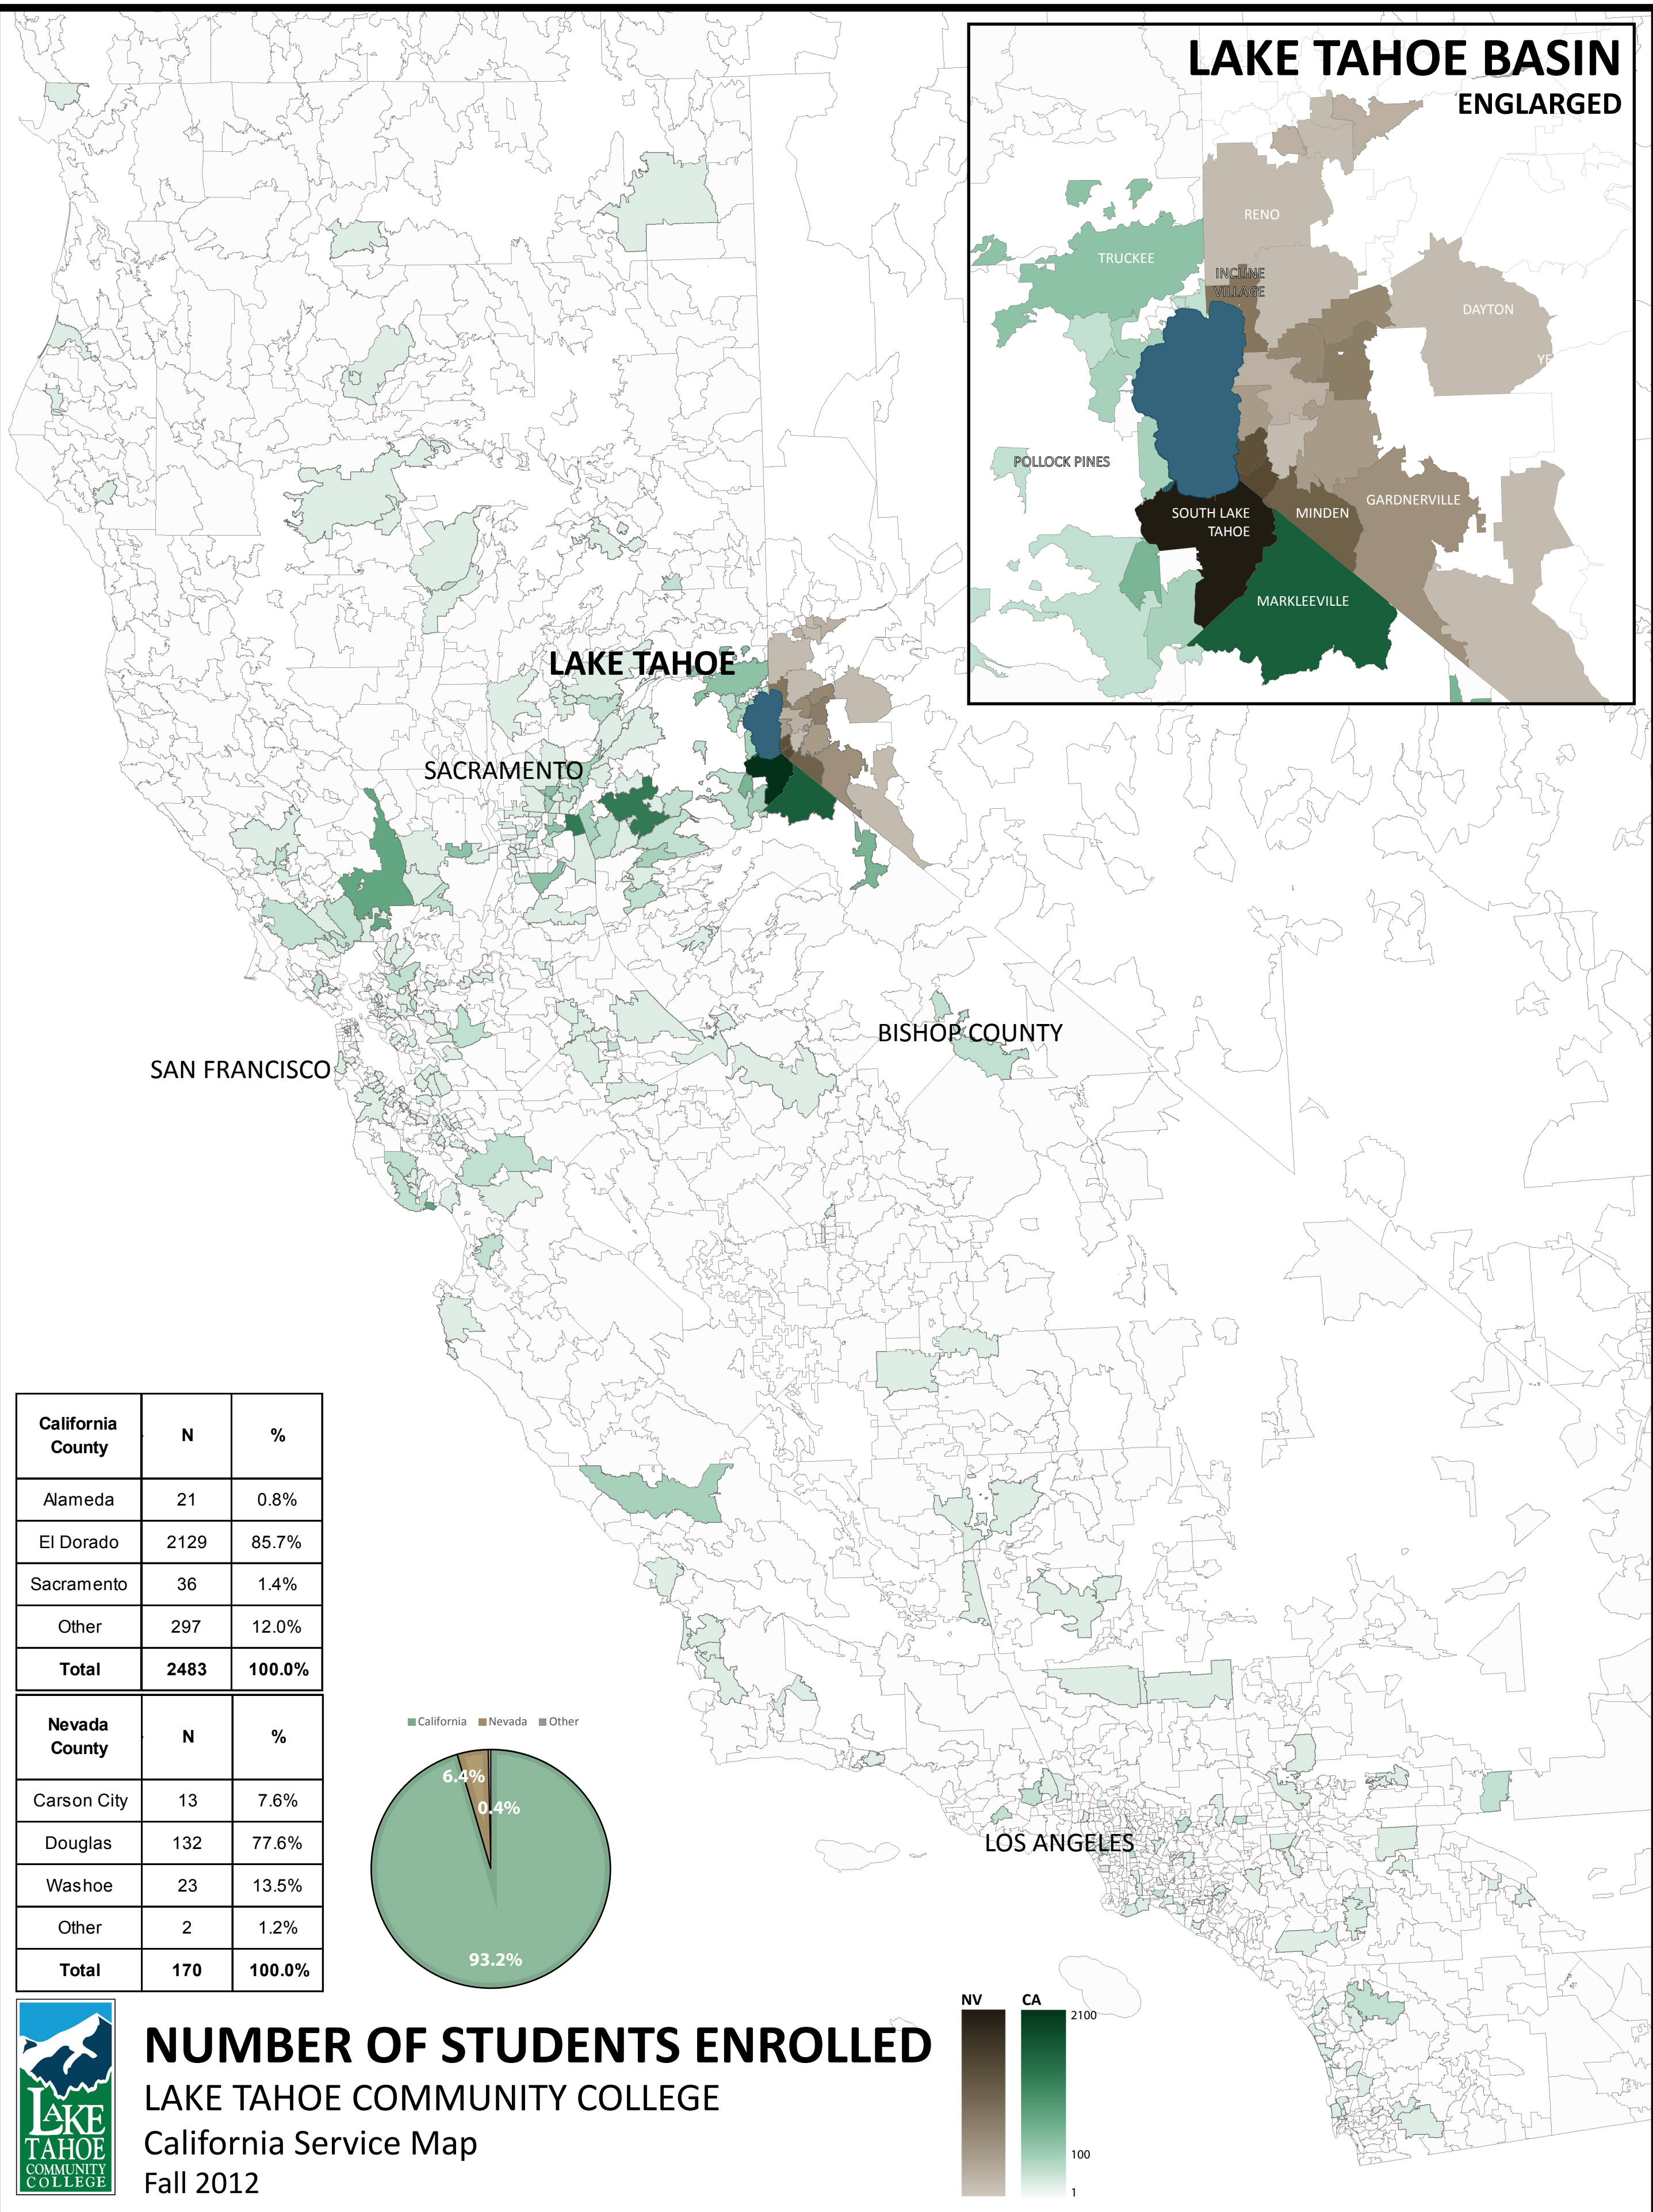

LAKE TAHOE BASIN ENLARGED

California County	N	%
Alameda	21	0.8%
El Dorado	2129	85.7%
Sacramento	36	1.4%
Other	297	12.0%
Total	2483	100.0%

Nevada County	N	%
Carson City	13	7.6%
Douglas	132	77.6%
Washoe	23	13.5%
Other	2	1.2%
Total	170	100.0%

NUMBER OF STUDENTS ENROLLED LAKE TAHOE COMMUNITY COLLEGE California Service Map Fall 2012