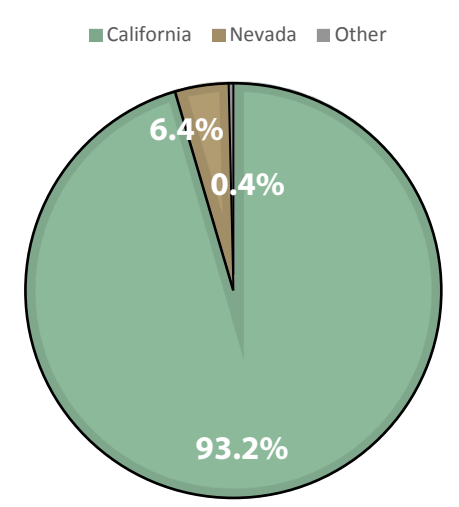

LAKE TAHOE BASIN ENLARGED

California County	N	%
Alameda	21	0.8%
El Dorado	2129	85.7%
Sacramento	36	1.4%
Other	297	12.0%
Total	2483	100.0%

Nevada County	N	%
Carson City	13	7.6%
Douglas	132	77.6%
Washoe	23	13.5%
Other	2	1.2%
Total	170	100.0%

NUMBER OF STUDENTS ENROLLED LAKE TAHOE COMMUNITY COLLEGE California Service Map Fall 2012