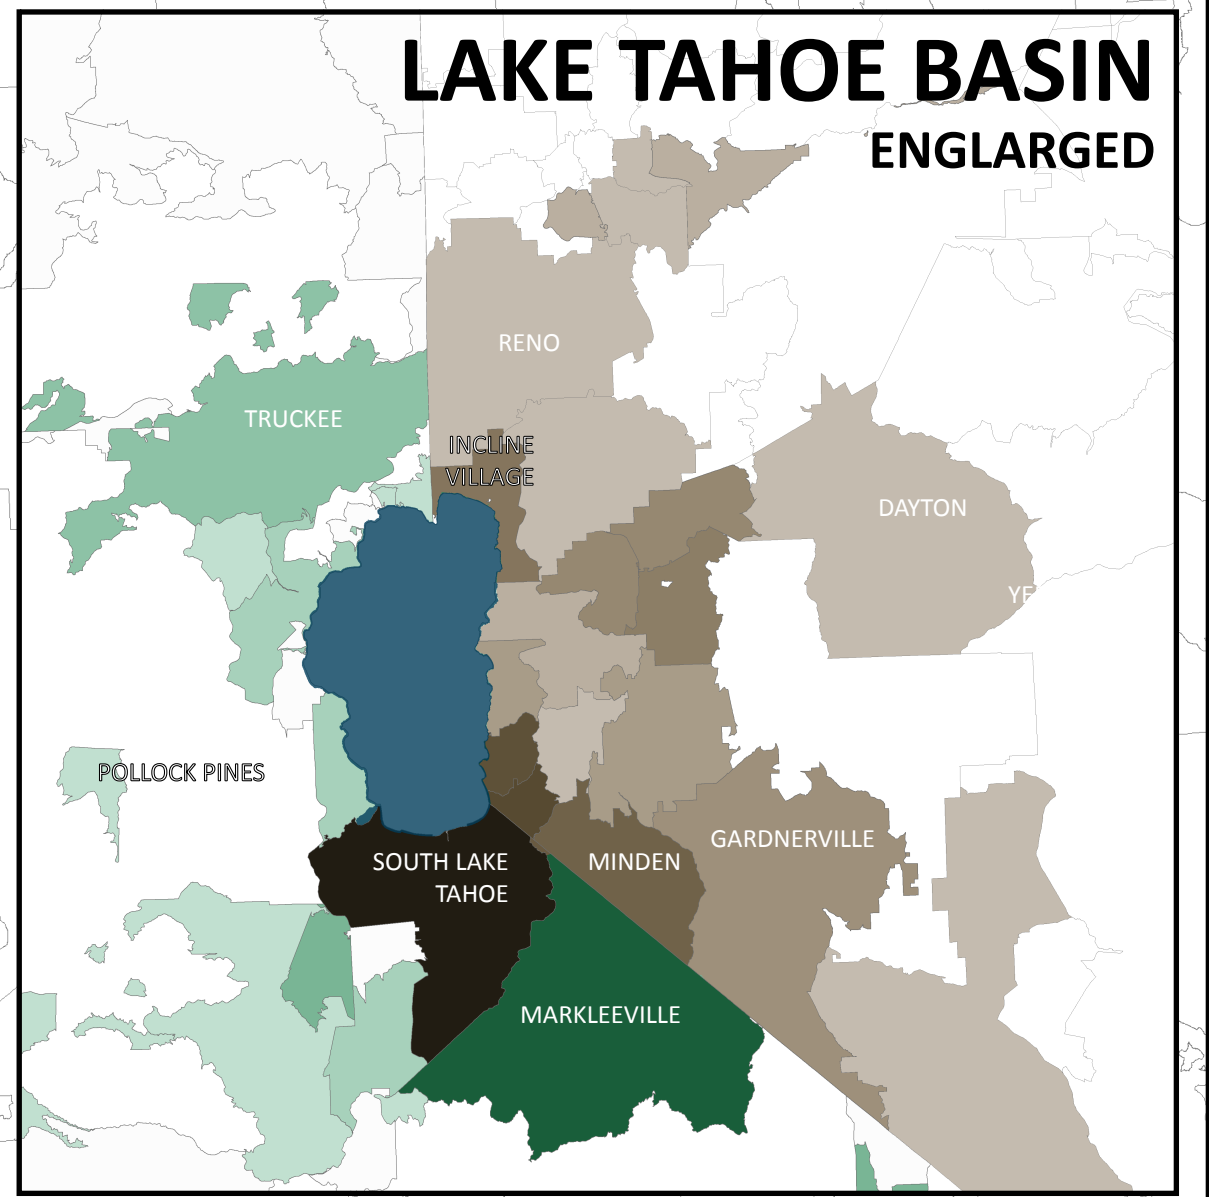

LAKE TAHOE BASIN ENLARGED

California County	N	%
Alameda	21	0.8%
El Dorado	2129	85.7%
Sacramento	36	1.4%
Other	297	12.0%
Total	2483	100.0%

Nevada County	N	%
Carson City	13	7.6%
Douglas	132	77.6%
Washoe	23	13.5%
Other	2	1.2%
Total	170	100.0%

NUMBER OF STUDENTS ENROLLED LAKE TAHOE COMMUNITY COLLEGE California Service Map Fall 2012