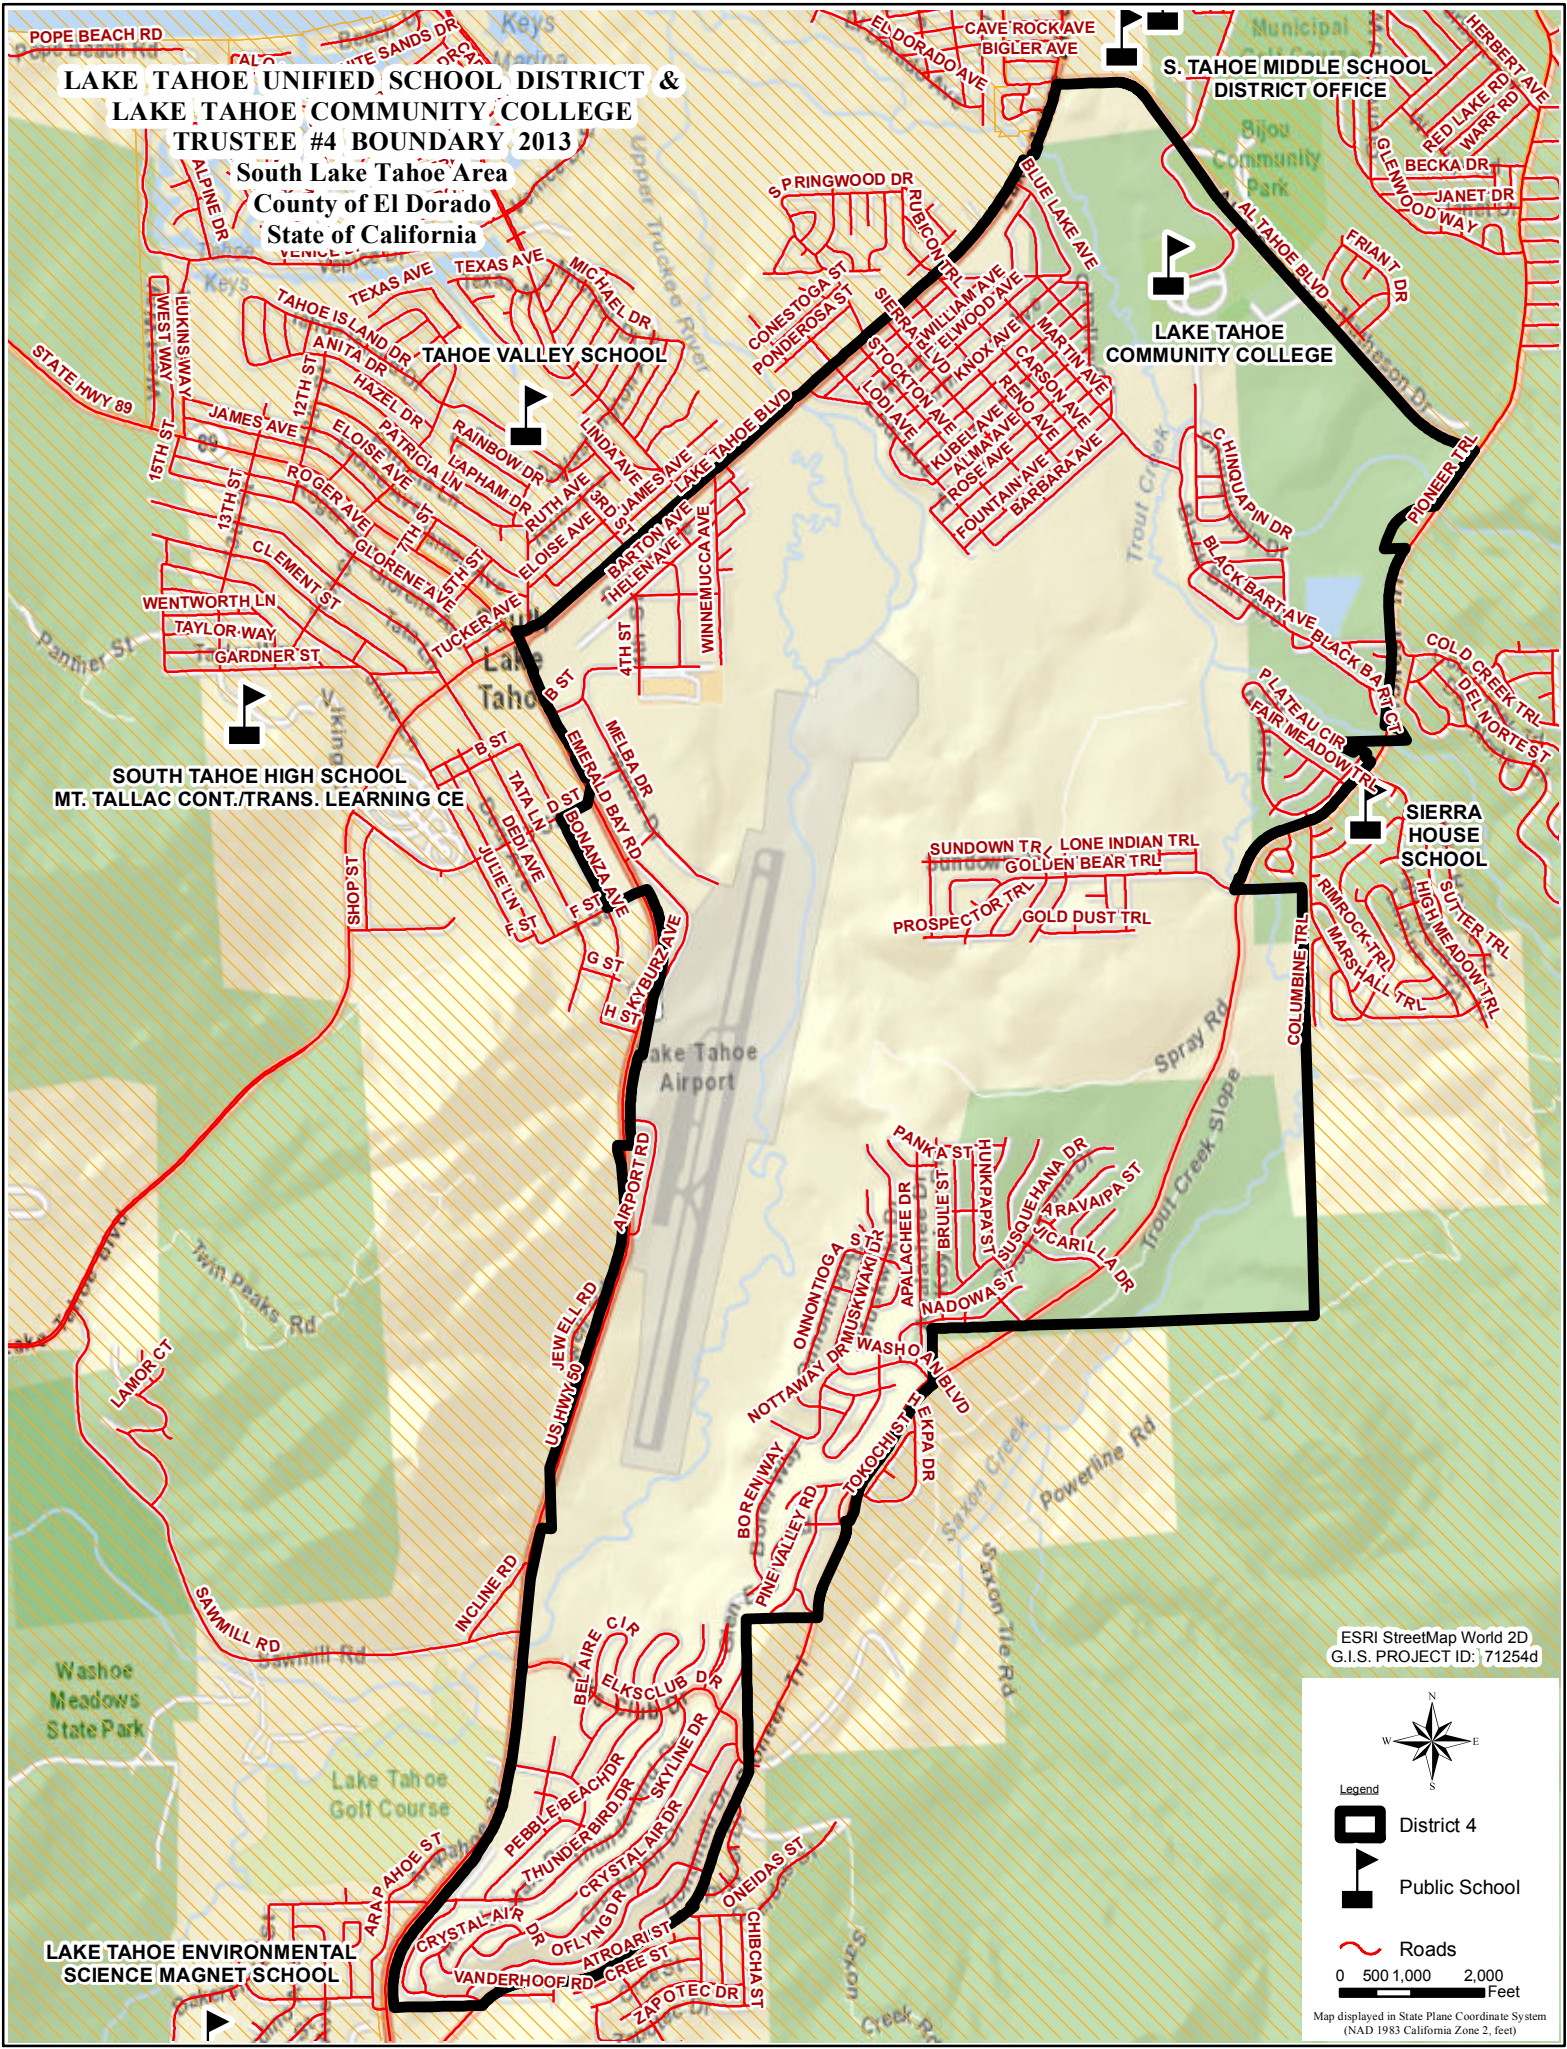

**LAKE TAHOE UNIFIED SCHOOL DISTRICT &
LAKE TAHOE COMMUNITY COLLEGE
TRUSTEE #4 BOUNDARY 2013**
South Lake Tahoe Area
County of El Dorado
State of California

TAHOE VALLEY SCHOOL

LAKE TAHOE COMMUNITY COLLEGE

S. TAHOE MIDDLE SCHOOL DISTRICT OFFICE

**SOUTH TAHOE HIGH SCHOOL
MT. TALLAC CONT./TRANS. LEARNING CE**

SIERRA HOUSE SCHOOL

**LAKE TAHOE ENVIRONMENTAL
SCIENCE MAGNET SCHOOL**

ESRI StreetMap World 2D
G.I.S. PROJECT ID: 71254d

Legend

- District 4
- Public School
- Roads

0 500 1,000 2,000 Feet