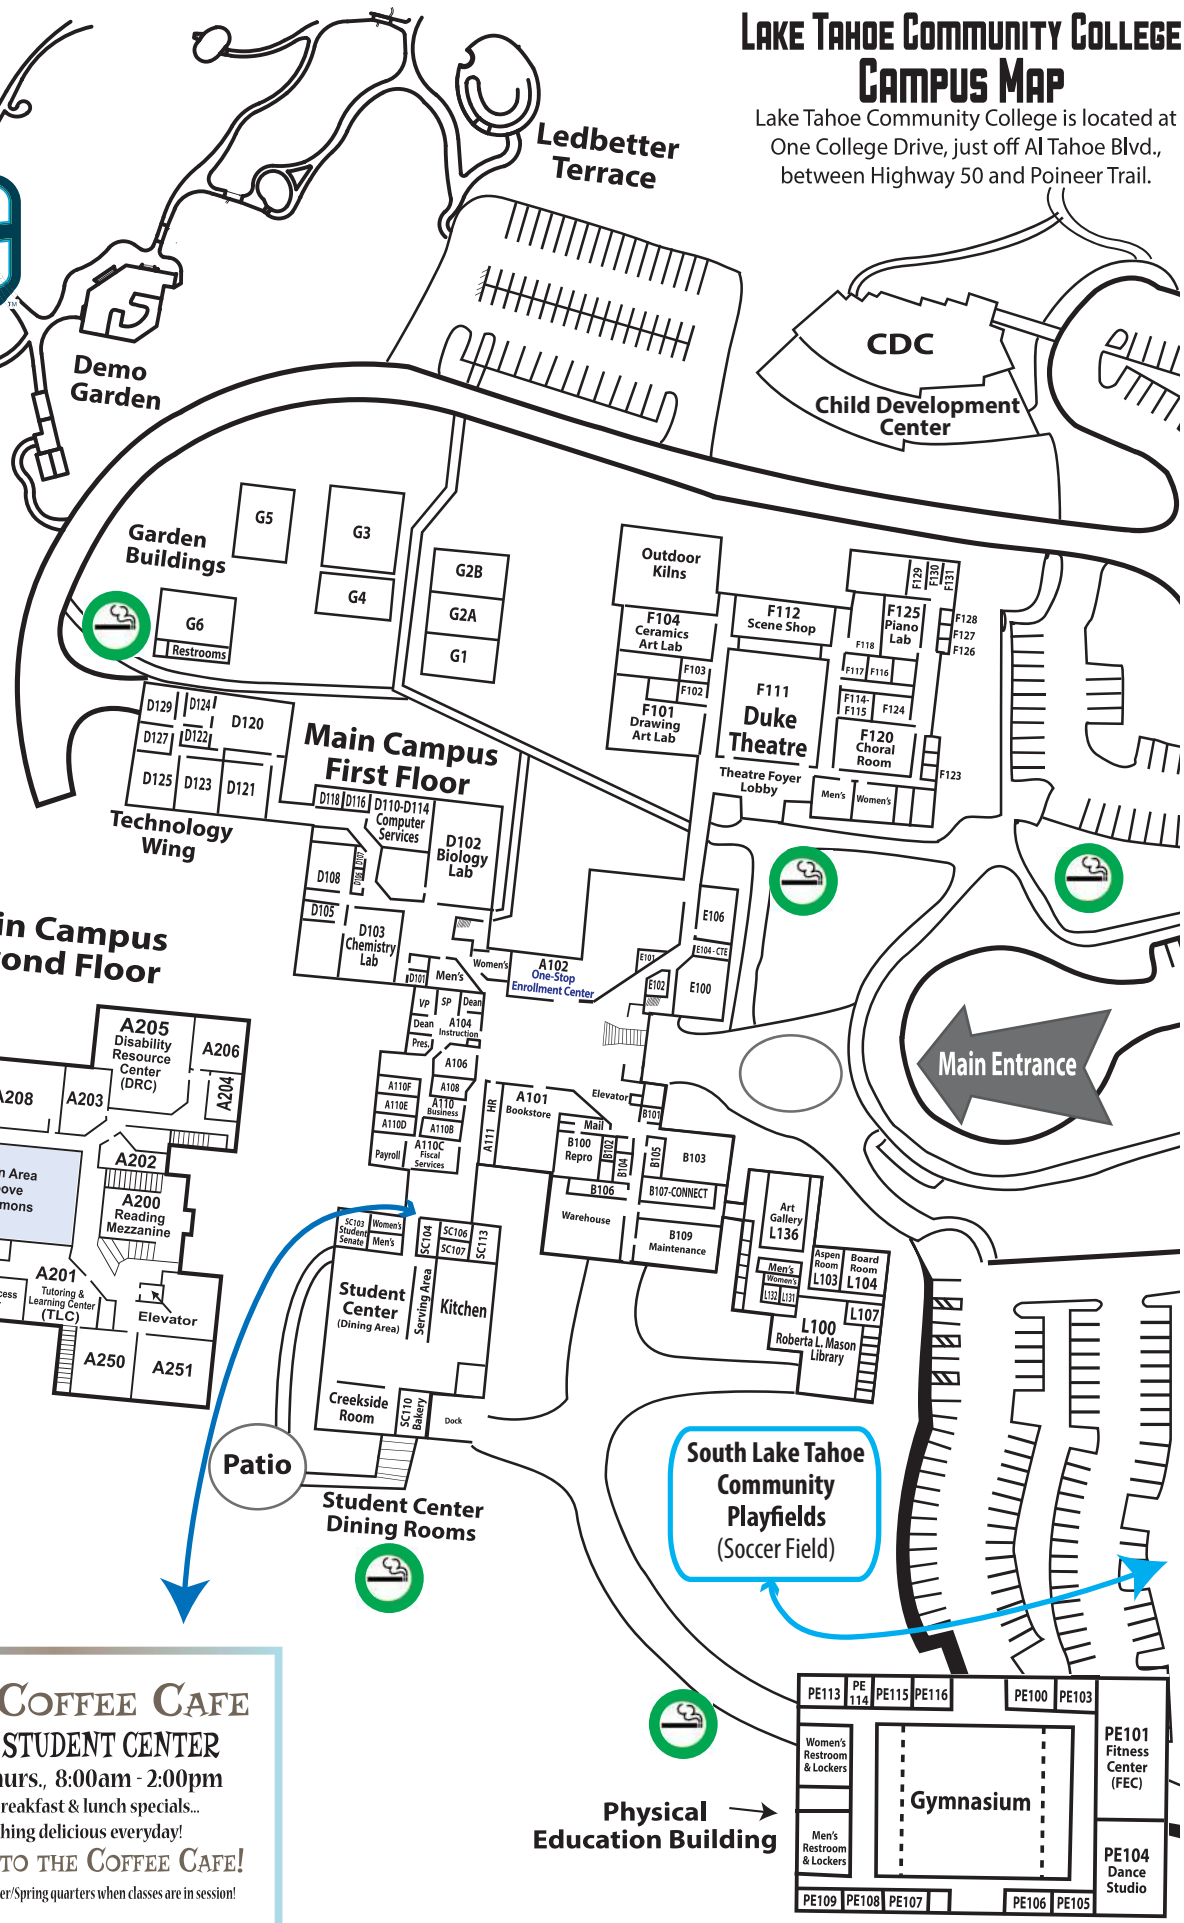

LAKE TAHOE COMMUNITY COLLEGE Campus Map

Lake Tahoe Community College is located at One College Drive, just off Al Tahoe Blvd., between Highway 50 and Pioneer Trail.

LTCC's COFFEE CAFE
IN THE STUDENT CENTER
 Mon. - Thurs., 8:00am - 2:00pm
 Drinks, breakfast & lunch specials...
 Something delicious everyday!
FIND YOUR WAY TO THE COFFEE CAFE!
 The Cafe is open during Fall/Winter/Spring quarters when classes are in session!