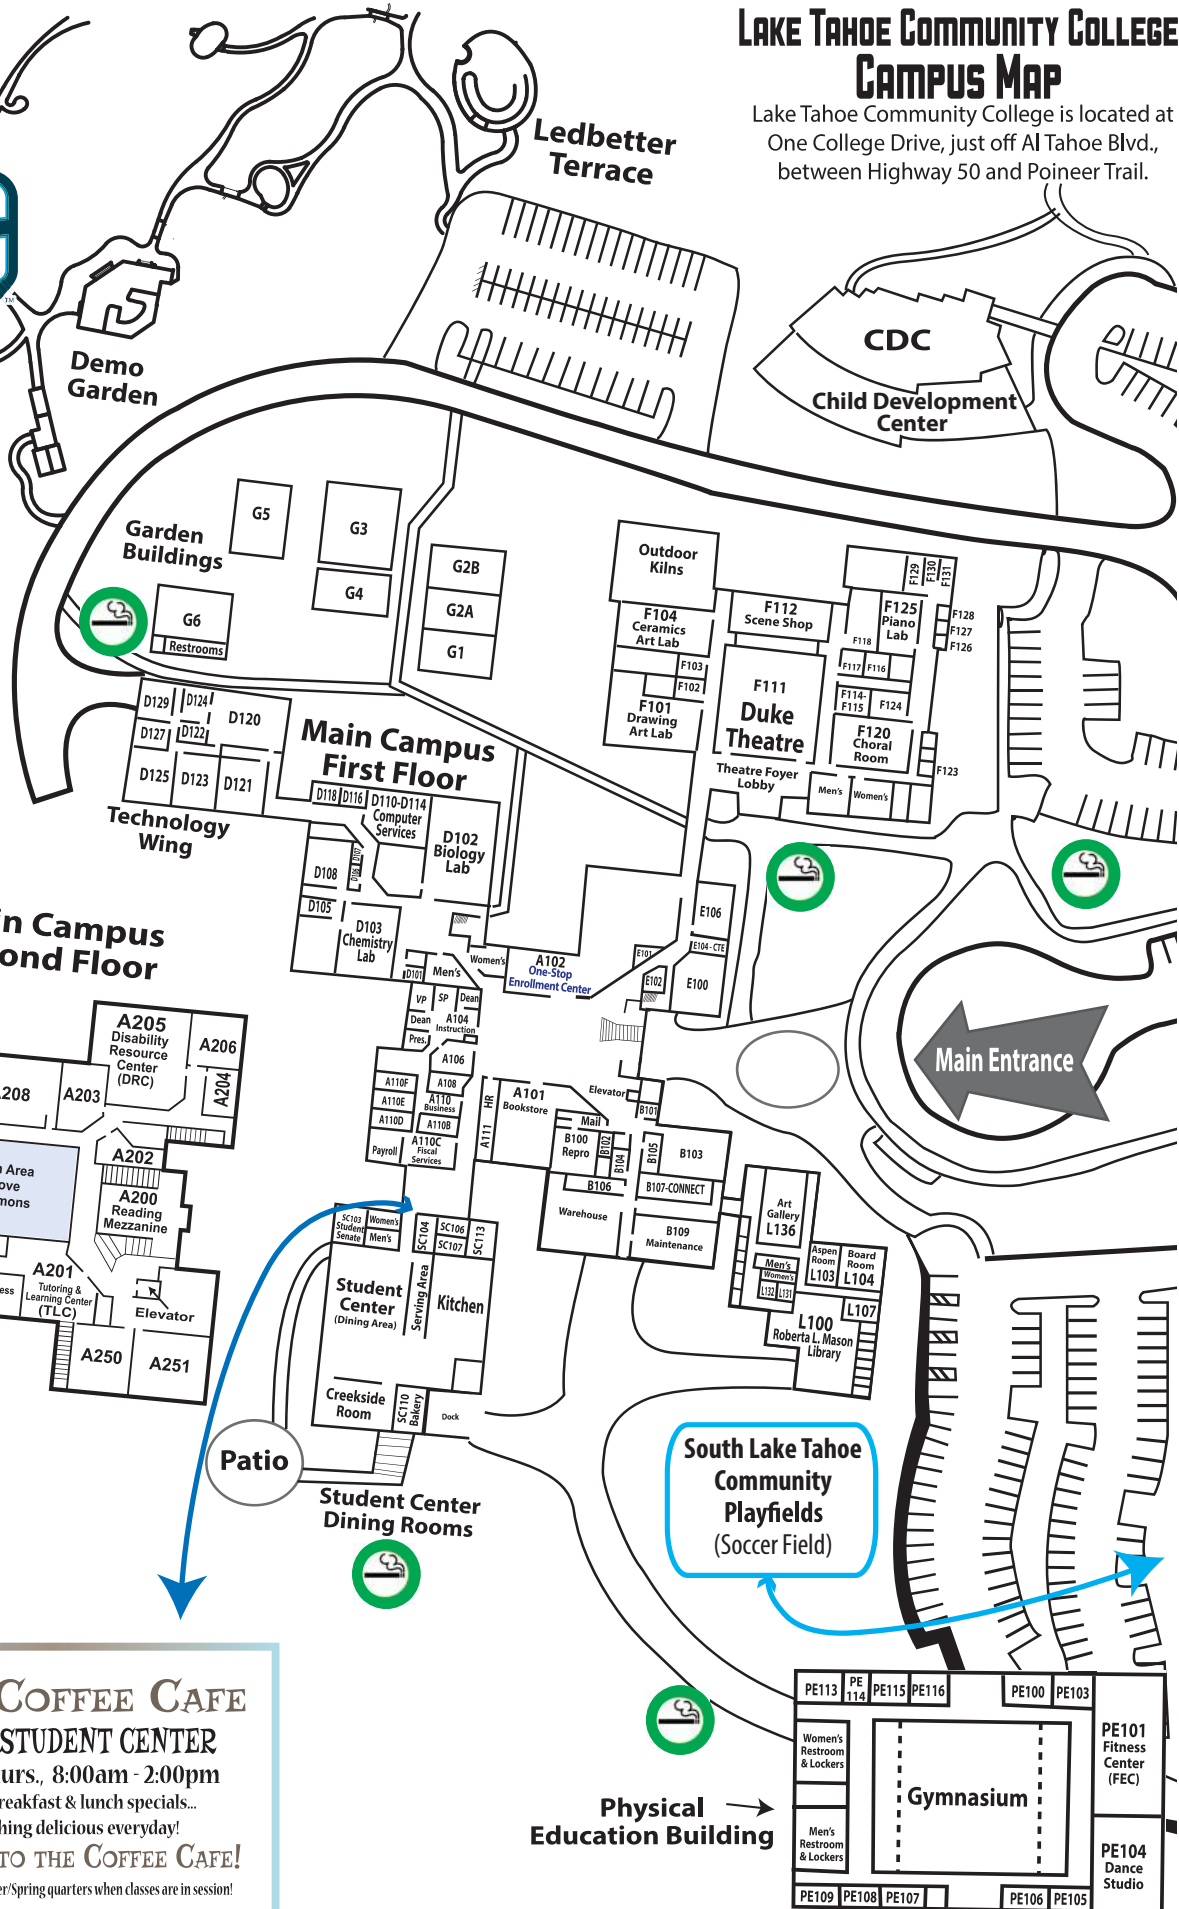

# LAKE TAHOE COMMUNITY COLLEGE CAMPUS MAP

Lake Tahoe Community College is located at One College Drive, just off Al Tahoe Blvd., between Highway 50 and Pioneer Trail.

**LTCC's COFFEE CAFE**  
**IN THE STUDENT CENTER**  
 Mon. - Thurs., 8:00am - 2:00pm  
 Drinks, breakfast & lunch specials...  
 Something delicious everyday!  
**FIND YOUR WAY TO THE COFFEE CAFE!**  
 The Cafe is open during Fall/Winter/Spring quarters when classes are in session!